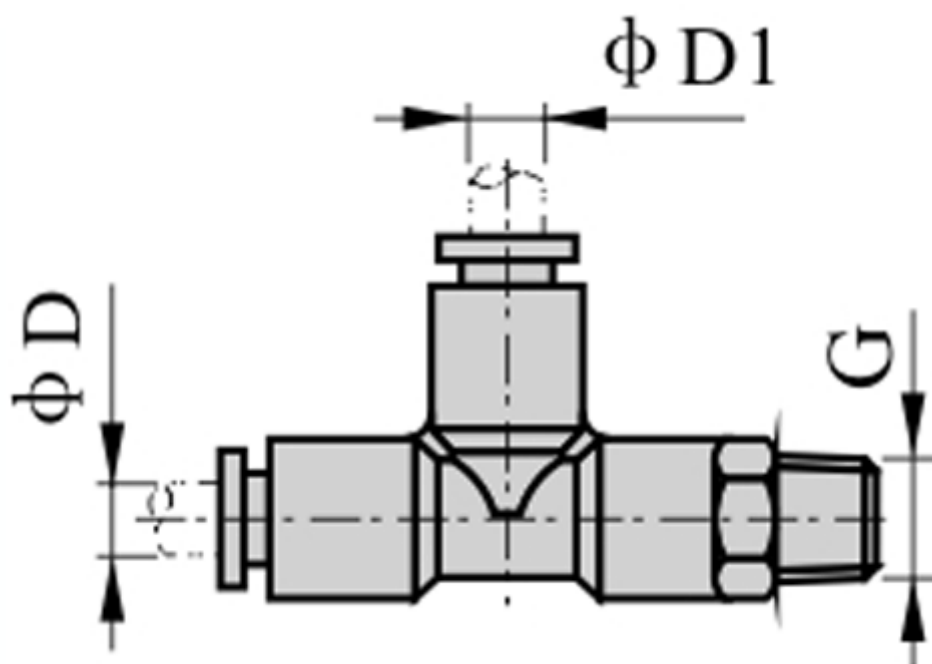

Article number: 58EPD402

Description: Fitting EPD402 Tee connector  
male thread 1/4", tube diameter 4

## Measures

D = 4  
Thread = 1/4"